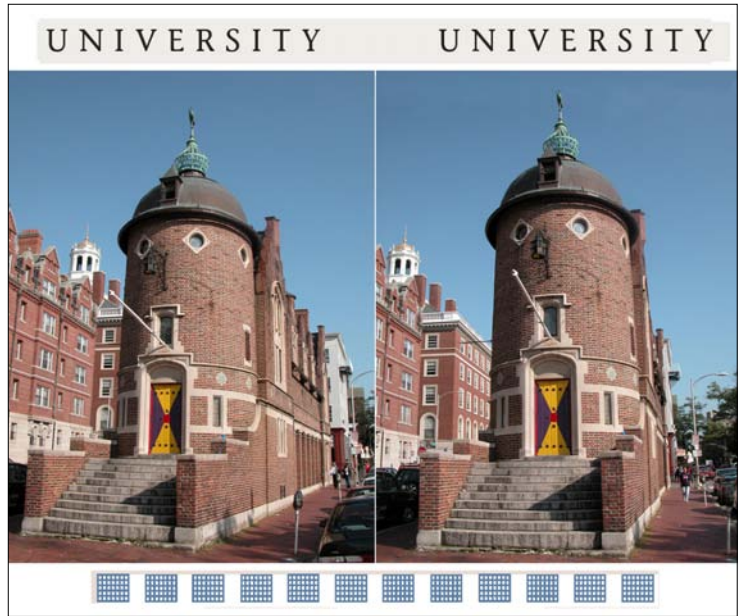

**THE UNIQUE POWER OF BEING THERE.
COUNT ON EYEPOPPERS™ 3D POSTCARDS, 3D POSTERS,
3D CALENDARS AND 3D DISPLAY SYSTEMS TO FIRE UP
UNIVERSITY SPIRIT.**

Choose either classic ++ stereo postcards, or luxury art display systems with stereoptic glasses. Whether you're a Mighty Miner or a Gotham Gorilla both provide an extraordinary experience.

Colorful 18 x 24 twelve- or eighteen-month calendar posters in classic ++ stereo are highly practical, look great over your desk and make a special keepsake for students and alumni alike.

Wow! This 3D postcard is like you're right there. You just focus for a moment on your finger, then let your gaze float up at the "third" image in the middle and you've got instant real stereo!