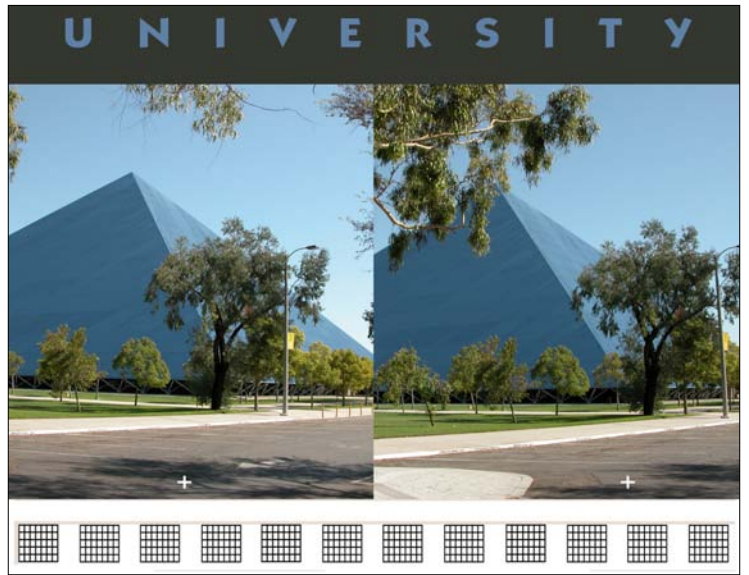

Colorful 18 x 24 twelve- or eighteen-month calendar posters in classic ++ stereo are highly practical, look great over your desk and make a special keepsake for students and alumni alike.