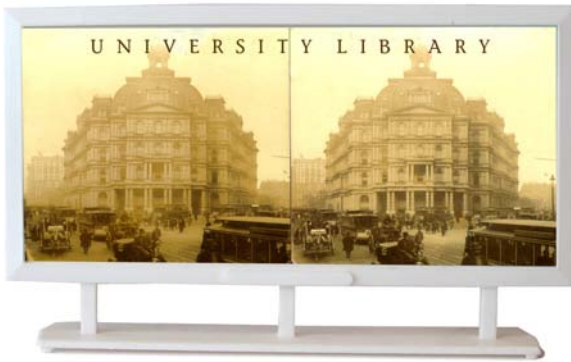

**THE UNIQUE POWER OF BEING THERE.
COUNT ON EYEPOPPERS™ 3D POSTCARDS, 3D POSTERS,
3D CALENDARS AND 3D DISPLAY SYSTEMS TO FIRE UP
UNIVERSITY SPIRIT.**

Choose either classic ++ stereo postcards, or luxury art display systems with stereoptic glasses. Whether you're a Mighty Miner or a Gotham Gorilla both provide an extraordinary experience.

Custom Eyepoppers for your university are available in a wide selection of formats. From 3D postcards and greeting cards to bookshelf display systems, calendars, posters and even special commemorative styles. They're ideal for fundraising programs, too.

Classic ++ stereo postcards and convenient desktop or bookshelf displays are economical and make great way to send the university spirit home to friends and family or around the world.

Campus icons are always popular. And because they're in stereo it's just like being there.

Colorful 18 x 24 twelve- or eighteen-month calendar posters in classic ++ stereo are highly practical, look great over your desk and make a special keepsake for students and alumni alike.

Wow! This 3D postcard is like you're right there. You just focus for a moment on your finger, then let your gaze float up at the "third" image in the middle and you've got instant real stereo!