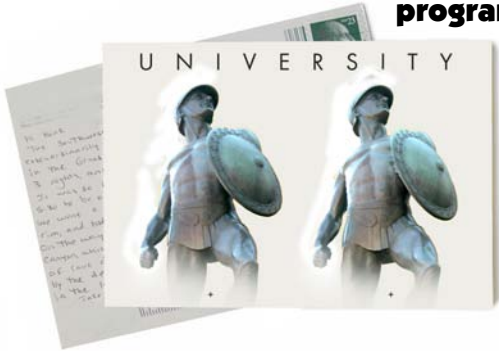

**THE UNIQUE POWER OF BEING THERE.
COUNT ON EYEPOPPERS™ 3D POSTCARDS, 3D POSTERS,
3D CALENDARS AND 3D DISPLAY SYSTEMS TO FIRE UP
UNIVERSITY SPIRIT.**

Choose either classic ++ stereo postcards, or luxury art display systems with stereoptic glasses. Whether you're a Mighty Miner or a Gotham Gorilla both provide an extraordinary experience.

Custom Eyepoppers for your university are available in a wide selection of formats. From 3D postcards and greeting cards to bookshelf display systems, calendars, posters and even special commemorative styles. They're ideal for fundraising programs, too.

Classic ++ stereo postcards and convenient desktop or bookshelf displays are economical and make great way to send the university spirit home to friends and family or around the world.

Campus icons are always popular. And because they're in stereo it's just like being there.

Colorful 18 x 24 twelve- or eighteen-month calendar posters in classic ++ stereo are highly practical, look great over your desk and make a special keepsake for students and alumni alike.

Wow! This 3D postcard is like you're right there. You just focus for a moment on your finger, then let your gaze float up at the "third" image in the middle and you've got instant real stereo!