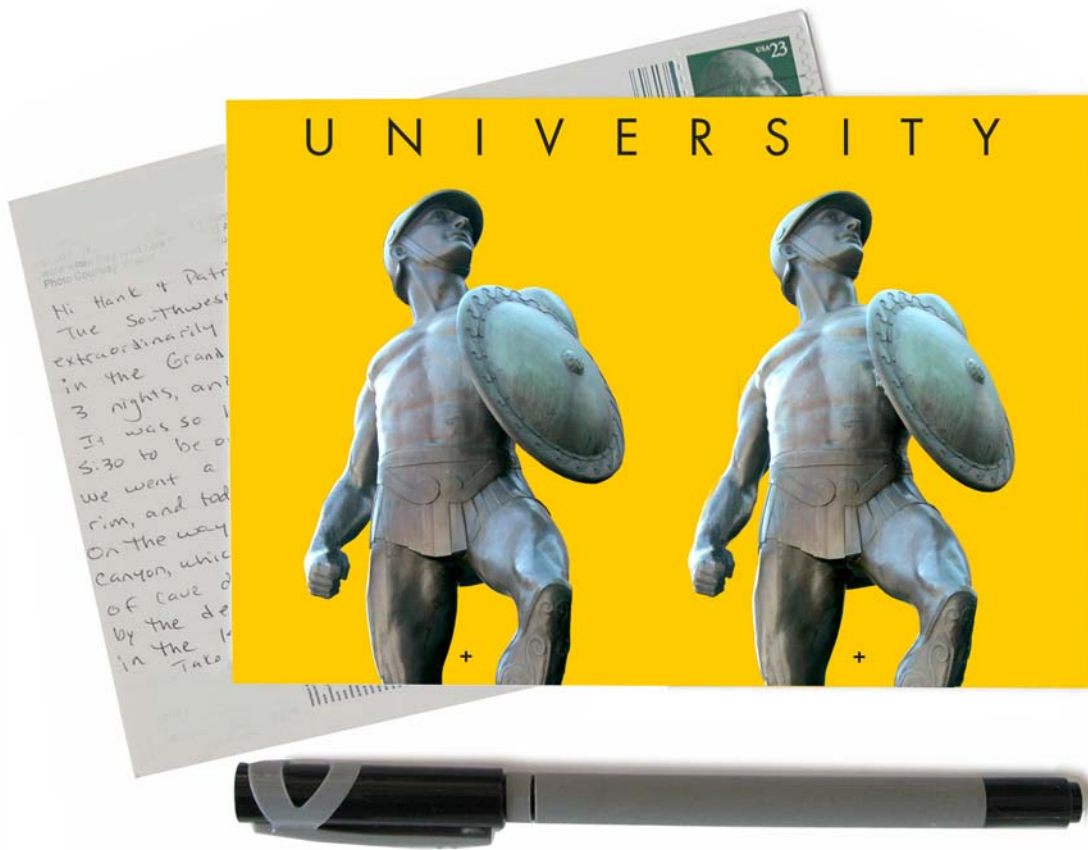

**THE UNIQUE POWER OF BEING THERE.
COUNT ON EYEPOPPERS™ 3D POSTCARDS, 3D POSTERS,
3D CALENDARS AND 3D DISPLAY SYSTEMS TO FIRE UP
UNIVERSITY SPIRIT.**

Choose either classic ++ stereo postcards, or luxury art display systems with stereoptic glasses. Whether you're a Mighty Miner or a Gotham Gorilla both provide an extraordinary experience.

Custom Eyepoppers for your university are available in a wide selection of formats. From 3D postcards and greeting cards to bookshelf display systems, calendars, posters and even special commemorative styles. They're ideal for fundraising programs, too.

Classic ++ stereo postcards and convenient desktop or bookshelf displays are economical and make great way to send the university spirit home to friends and family or around the world.

Campus icons are always popular. And because they're in stereo it's just like being there.

Colorful 18 x 24 twelve- or eighteen-month calendar posters in classic ++ stereo are highly practical, look great over your desk and make a special keepsake for students and alumni alike.

Wow! This 3D postcard is like you're right there. You just focus for a moment on your finger, then let your gaze float up at the "third" image in the middle and you've got instant real stereo!